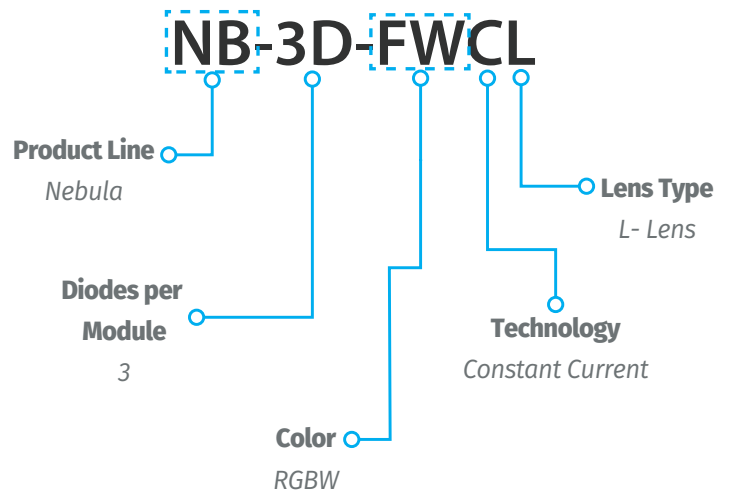

Date:	
Type:	
Firm Name:	
Project:	

Nebula Series

Everylite Datasheet Ver 3.0.1
Revision Date 02/2022

Features

- Nebula Series RGBW color changing 3-diode LED module for signage & accent lighting applications
- Pre-installed double-sided tape for a quick layout and screw hole in all modules for easy permanent installation
- Homogeneity in lighting and stable performance
- Guaranteed lifetime up to 50,000 hours
- Incredible 180° beam angle
- UL, CE and RoHS

Nebula Series Parameters

Item #	Color	Peak Wave Length	module/ft	Lm/module	Lm/ft	Lm/W	W/module	W/ft	Input Voltage	Viewing Angle	Waterproof
NB-3D-FWCL	Red	620-625nm	2	5	10	20	1.2	2.4	12	180°	IP68
	Green	520-525nm	2	9	18	39					
	Blue	470-475nm	2	2	4	9					
	White	7000 K	2	44	88	92					
	RGB+W	10000	2	60	120	50					

Power Supply Maximum Loading Capacity*

1.2 Watt LED

Power Supply	20W	60W	100W	150W	240W
By Module	15 mods	45 mods	75 mods	112 mods	180 mods
By Footage	7.5 ft	22.5 ft	37.5 ft	56.3 ft	90 ft

*Due to voltage drop, a maximum of 50 modules can be run before power needs to be reintroduced into the line of modules.