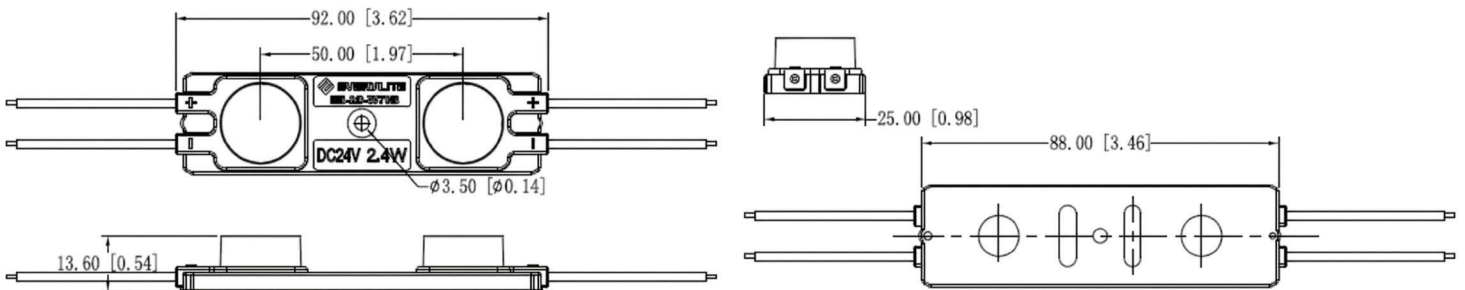

# EDGE#BEAM

## Technical Parameters

Item #	Voltage	Power	Luminous Flux /LM	Luminous Efficacy	Color Temp	Ra/CRI	Color Code
EB-2D-W70B	24	2.4	252	105	7000±500	79	70X

## Technical Drawing - Unit Inches (MM)

## Features

- 1, High quality 3030 light source.
- 2, Using DC24V as power supply, internal constant current circuit drive, single light as a cut section.
- 3, Equipped with 10\*25 optical lens.
- 4, One-piece molding process, waterproof grading as IP65.
- 5, The selection of 100W energy efficient power supply is more worrying and quality is guaranteed.