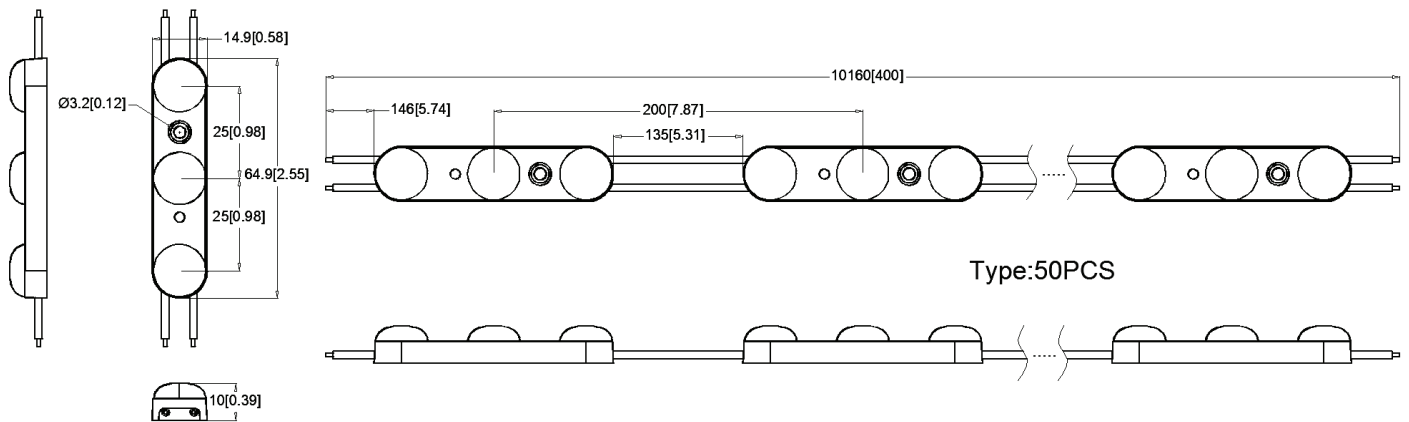

POWER COMBO

50 ft of LED modules | 60W Power Supply

OpticMax 3D Series + JUL-60-12 Bundle

Technical Parameters

Item #	Color	Peak Wave Length	Module/ft	Lm/module	Lm/ft	Lm/W	W/module	W/ft	Input Voltage	Viewing Angle	Waterproof
BD-OM-3D-W6CL-60	Pure White	6500K	1.2	110	92	110	1	1.2	12	170°	IP66
BD-OM-3D-W7CL-60	Cool White	7200K	1.2	105	88	105	1	1.2	12	170°	IP66

Power Supply Maximum Loading Capacity*

Power Supply	JUL-60-12
By Module	60 mods
By Footage	50 feet

*Due to voltage drop, a maximum of 30 modules can be run before power needs to be reintroduced into the line of modules.

Layout Guidelines

Depth	Clearance	Run Gap	Centre to Center
2"	3"	6"	6"
3"	4"	7.75"	7.75"
4"	5"	11.75"	9.75"
5"	5"	11.75"	9.75"

Drawings

OpticMax 3D Series

UNITS: Millimeters [Inches]

JUL-60-12