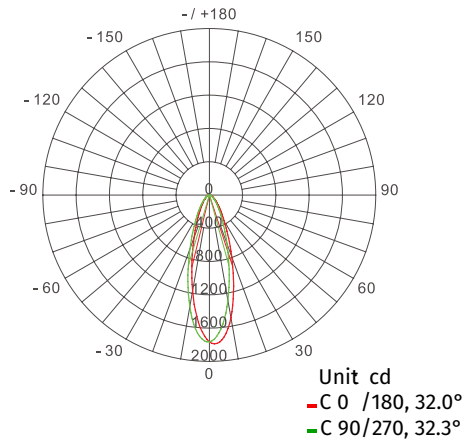

\*\*Where XX is Beam Angle

## 30° Beam Angle Option

AVERAGE BEAM ANGLE(50%): 32.1°

Height	Eavg, Emax	Beam Angle: 31.83°	Diameter
0.3m	13269,19945lx		17.11cm
0.6m	3317,4986lx		34.21cm
0.9m	1474,2216lx		51.32cm
1.2m	829.3,1247lx		68.42cm
1.5m	530.7,797.8lx		85.53cm
1.8m	368.6,554.0lx		102.63cm
2.1m	270.8,470.0lx		119.74cm
2.4m	207.3,311.6lx		136.85cm
2.7m	163.8,246.2lx		153.95cm
3.0m	132.7,199.5lx		171.06cm

## 15 x 45° Beam Angle Option

AVERAGE BEAM ANGLE(50%): 32.1°

Height	Eavg, Emax	Beam Angle: 36.28°	Diameter
0.3m	7539,10959lx		19.66cm
0.6m	1885,2740lx		39.31cm
0.9m	837.7,1218lx		58.97cm
1.2m	471.2,684.9lx		78.62cm
1.5m	301.6,438.4lx		98.28cm
1.8m	209.4,304.4lx		117.93cm
2.1m	153.9,223.7lx		137.59cm
2.4m	117.8,171.2lx		157.24cm
2.7m	93.08,135.3lx		176.90cm
3.0m	75.39,109.6lx		196.55cm

## 60° Beam Angle Option

AVERAGE BEAM ANGLE(50%): 39.2°

Height	Eavg, Emax	Beam Angle: 58.82°	Diameter
0.3m	4405,7654lx		33.82cm
0.6m	1101,1913lx		67.64cm
0.9m	489.4,850.4lx		101.46cm
1.2m	275.3,478.3lx		135.28cm
1.5m	176.2,306.1lx		169.10cm
1.8m	122.4,212.6lx		202.74cm
2.1m	89.89,156.2lx		236.74cm
2.4m	68.83,119.6lx		270.56cm
2.7m	54.38,94.49lx		304.38cm
3.0m	44.05,76.54lx		338.20cm