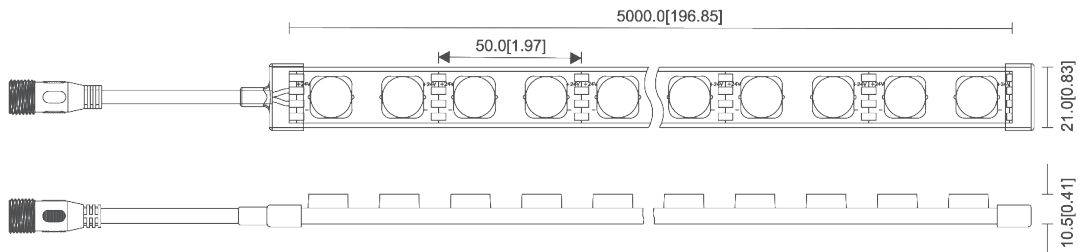

Item #	Peak Wave Length	LED Qty (pcs/ft)	Min. Cuttable Length (in)	Lm/ft	Lm/W	W/ft	Viewing Angle	Waterproof	Max Single Feed	Max Double Feed
W-YGGL-W27-24V-XX-CL	2700K	12	1.97	571	130	4.4	30, 15x45, 60	IP67	19.6 feet	39.2 feet
W-YGGL-W3-24V-XX-CL	3000K	12	1.97	584	133	4.4	30, 15x45, 60	IP67	19.6 feet	39.2 feet
W-YGGL-W4-24V-XX-CL	4000K	12	1.97	623	142	4.4	30, 15x45, 60	IP67	19.6 feet	39.2 feet
W-YGGL-W5-24V-XX-CL	5000K	12	1.97	610	139	4.4	30, 15x45, 60	IP67	19.6 feet	39.2 feet
W-YGGL-W6-24V-XX-CL	6500K	12	1.97	615	140	4.4	30, 15x45, 60	IP67	19.6 feet	39.2 feet
W-YGGL-FW-24V-XX-CL	RGBW	13	6.56	420	55	5.3	30, 15x45, 60	IP67	18 feet	36 feet
W-YGGL-FWD-24V-XX-CL	RGBW DMX	11	6.56	230	35	6.7	30, 45	IP67	16.4 feet	32.8 feet

**Where XX is Beam Angle

Drawing

UNITS: Millimeters [Inches]

W-YGGL-WX-24V-XX-CL