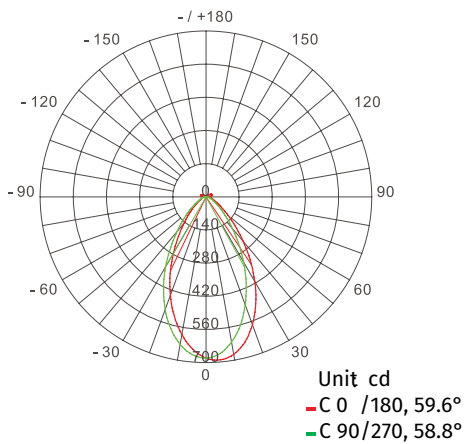

\*\*Where XX is Beam Angle

## 30° Beam Angle Option

AVERAGE BEAM ANGLE(50%): 32.1°

Height	Eavg, Emax	Beam Angle: 31.83°	Diameter
0.3m	13269,19945lx		17.11cm
0.6m	3317,4986lx		34.21cm
0.9m	1474,2216lx		51.32cm
1.2m	829.3,1247lx		68.42cm
1.5m	530.7,797.8lx		85.53cm
1.8m	368.6,554.0lx		102.63cm
2.1m	270.8,470.0lx		119.74cm
2.4m	207.3,311.6lx		136.85cm
2.7m	163.8,246.2lx		153.95cm
3.0m	132.7,199.5lx		171.06cm

## 15 x 45° Beam Angle Option

AVERAGE BEAM ANGLE(50%): 32.1°

Height	Eavg, Emax	Beam Angle: 36.28°	Diameter
0.3m	7539,10959lx		19.66cm
0.6m	1885,2740lx		39.31cm
0.9m	837.7,1218lx		58.97cm
1.2m	471.2,684.9lx		78.62cm
1.5m	301.6,438.4lx		98.28cm
1.8m	209.4,304.4lx		117.93cm
2.1m	153.9,223.7lx		137.59cm
2.4m	117.8,171.2lx		157.24cm
2.7m	93.08,135.3lx		176.90cm
3.0m	75.39,109.6lx		196.55cm

## 60° Beam Angle Option

AVERAGE BEAM ANGLE(50%): 39.2°

Height	Eavg, Emax	Beam Angle: 58.82°	Diameter
0.3m	4405,7654lx		33.82cm
0.6m	1101,1913lx		67.64cm
0.9m	489.4,850.4lx		101.46cm
1.2m	275.3,478.3lx		135.28cm
1.5m	176.2,306.1lx		169.10cm
1.8m	122.4,212.6lx		202.74cm
2.1m	89.89,156.2lx		236.74cm
2.4m	68.83,119.6lx		270.56cm
2.7m	54.38,94.49lx		304.38cm
3.0m	44.05,76.54lx		338.20cm