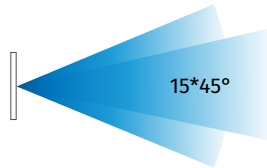

Item #	Peak Wave Length	LED Qty (pcs/ft)	Min. Cuttable Length (in)	Lm/ft	Lm/W	W/ft	Viewing Angle	Waterproof	Max Single Feed	Max Double Feed
W-YGGL-W27-24V-XX-CL	2700K	12	1.97	571	130	4.4	30, 15x45, 60	IP67	19.6 feet	39.2 feet
W-YGGL-W3-24V-XX-CL	3000K	12	1.97	584	133	4.4	30, 15x45, 60	IP67	19.6 feet	39.2 feet
W-YGGL-W4-24V-XX-CL	4000K	12	1.97	623	142	4.4	30, 15x45, 60	IP67	19.6 feet	39.2 feet
W-YGGL-W5-24V-XX-CL	5000K	12	1.97	610	139	4.4	30, 15x45, 60	IP67	19.6 feet	39.2 feet
W-YGGL-W6-24V-XX-CL	6500K	12	1.97	615	140	4.4	30, 15x45, 60	IP67	19.6 feet	39.2 feet
W-YGGL-FW-24V-XX-CL	RGBW	13	6.56	420	55	5.3	30, 15x45, 60	IP67	18 feet	36 feet
W-YGGL-FWD-24V-XX-CL	RGBW DMX	11	6.56	230	35	6.7	30, 45	IP67	16.4 feet	32.8 feet

## 30° Beam Angle Option

AVERAGE BEAM ANGLE(50%): 32.1°

Height	Eavg, Emax	Beam Angle: 31.83°	Diameter
0.3m	13269,19945lx		17.11cm
0.6m	3317,4986lx		34.21cm
0.9m	1474,2216lx		51.32cm
1.2m	829.3,1247lx		68.42cm
1.5m	530.7,797.8lx		85.53cm
1.8m	368.6,554.0lx		102.63cm
2.1m	270.8,470.0lx		119.74cm
2.4m	207.3,311.6lx		136.85cm
2.7m	163.8,246.2lx		153.95cm
3.0m	132.7,199.5lx		171.06cm

## 15 x 45° Beam Angle Option

AVERAGE BEAM ANGLE(50%): 32.1°

Height	Eavg, Emax	Beam Angle: 36.28°	Diameter
0.3m	7539,10959lx		19.66cm
0.6m	1885,2740lx		39.31cm
0.9m	837.7,1218lx		58.97cm
1.2m	471.2,684.9lx		78.62cm
1.5m	301.6,438.4lx		98.28cm
1.8m	209.4,304.4lx		117.93cm
2.1m	153.9,223.7lx		137.59cm
2.4m	117.8,171.2lx		157.24cm
2.7m	93.08,135.3lx		176.90cm
3.0m	75.39,109.6lx		196.55cm

## 60° Beam Angle Option

AVERAGE BEAM ANGLE(50%): 39.2°

Height	Eavg, Emax	Beam Angle: 58.82°	Diameter
0.3m	4405,7654lx		33.82cm
0.6m	1101,1913lx		67.64cm
0.9m	489.4,850.4lx		101.46cm
1.2m	275.3,478.3lx		135.28cm
1.5m	176.2,306.1lx		169.10cm
1.8m	122.4,212.6lx		202.74cm
2.1m	89.89,156.2lx		236.74cm
2.4m	68.83,119.6lx		270.56cm
2.7m	54.38,94.49lx		304.38cm
3.0m	44.05,76.54lx		338.20cm