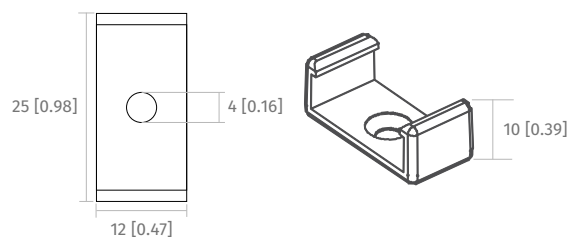

## Drawing

UNITS: Millimeters [Inches]

W-YGGL-WX-24V-XX-CL

W-YGGL-FWX-24V-XX-CL

W-YGGL-CP

## 30° Beam Angle Option

AVERAGE BEAM ANGLE(50%): 32.1°

Height	Eavg, Emax	Beam Angle: 31.83°	Diameter
0.3m	13269,19945lx		17.11cm
0.6m	3317,4986lx		34.21cm
0.9m	1474,2216lx		51.32cm
1.2m	829.3,1247lx		68.42cm
1.5m	530.7,797.8lx		85.53cm
1.8m	368.6,554.0lx		102.63cm
2.1m	270.8,470.0lx		119.74cm
2.4m	207.3,311.6lx		136.85cm
2.7m	163.8,246.2lx		153.95cm
3.0m	132.7,199.5lx		171.06cm

## 15 x 45° Beam Angle Option

AVERAGE BEAM ANGLE(50%): 32.1°

Height	Eavg, Emax	Beam Angle: 36.28°	Diameter
0.3m	7539,10959lx		19.66cm
0.6m	1885,2740lx		39.31cm
0.9m	837.7,1218lx		58.97cm
1.2m	471.2,684.9lx		78.62cm
1.5m	301.6,438.4lx		98.28cm
1.8m	209.4,304.4lx		117.93cm
2.1m	153.9,223.7lx		137.59cm
2.4m	117.8,171.2lx		157.24cm
2.7m	93.08,135.3lx		176.90cm
3.0m	75.39,109.6lx		196.55cm

## 60° Beam Angle Option

AVERAGE BEAM ANGLE(50%): 39.2°

Height	Eavg, Emax	Beam Angle: 58.82°	Diameter
0.3m	4405,7654lx		33.82cm
0.6m	1101,1913lx		67.64cm
0.9m	489.4,850.4lx		101.46cm
1.2m	275.3,478.3lx		135.28cm
1.5m	176.2,306.1lx		169.10cm
1.8m	122.4,212.6lx		202.74cm
2.1m	89.89,156.2lx		236.74cm
2.4m	68.83,119.6lx		270.56cm
2.7m	54.38,94.49lx		304.38cm
3.0m	44.05,76.54lx		338.20cm