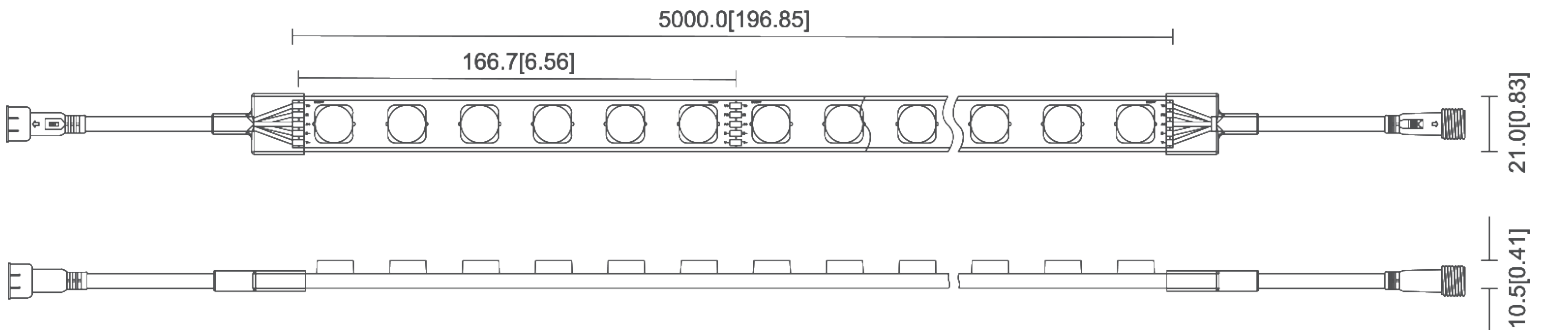

W-YGGL-FWX-24V-XX-CL