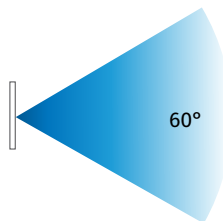

Item #	Peak Wave Length	LED Qty (pcs/ft)	Min. Cuttable Length (in)	Lm/ft	Lm/W	W/ft	Viewing Angle	Waterproof	Max Single Feed	Max Double Feed
W-YGGL-W27-24V-XX-CL	2700K	12	1.97	571	130	4.4	30, 15x45, 60	IP67	19.6 feet	39.2 feet
W-YGGL-W3-24V-XX-CL	3000K	12	1.97	584	133	4.4	30, 15x45, 60	IP67	19.6 feet	39.2 feet
W-YGGL-W4-24V-XX-CL	4000K	12	1.97	623	142	4.4	30, 15x45, 60	IP67	19.6 feet	39.2 feet
W-YGGL-W5-24V-XX-CL	5000K	12	1.97	610	139	4.4	30, 15x45, 60	IP67	19.6 feet	39.2 feet
W-YGGL-W6-24V-XX-CL	6500K	12	1.97	615	140	4.4	30, 15x45, 60	IP67	19.6 feet	39.2 feet
W-YGGL-FW-24V-XX-CL	RGBW	13	6.56	420	55	5.3	30, 15x45, 60	IP67	18 feet	36 feet
W-YGGL-FWD-24V-XX-CL	RGBW DMX	11	6.56	230	35	6.7	30, 45	IP67	16.4 feet	32.8 feet

## 30° Beam Angle Option

AVERAGE BEAM ANGLE(50%): 32.1°

Height	Eavg, Emax	Beam Angle: 31.83°	Diameter
0.3m	13269,19945lx		17.11cm
0.6m	3317,4986lx		34.21cm
0.9m	1474,2216lx		51.32cm
1.2m	829.3,1247lx		68.42cm
1.5m	530.7,797.8lx		85.53cm
1.8m	368.6,554.0lx		102.63cm
2.1m	270.8,470.0lx		119.74cm
2.4m	207.3,311.6lx		136.85cm
2.7m	163.8,246.2lx		153.95cm
3.0m	132.7,199.5lx		171.06cm

## 15 x 45° Beam Angle Option

AVERAGE BEAM ANGLE(50%): 32.1°

Height	Eavg, Emax	Beam Angle: 36.28°	Diameter
0.3m	7539,10959lx		19.66cm
0.6m	1885,2740lx		39.31cm
0.9m	837.7,1218lx		58.97cm
1.2m	471.2,684.9lx		78.62cm
1.5m	301.6,438.4lx		98.28cm
1.8m	209.4,304.4lx		117.93cm
2.1m	153.9,223.7lx		137.59cm
2.4m	117.8,171.2lx		157.24cm
2.7m	93.08,135.3lx		176.90cm
3.0m	75.39,109.6lx		196.55cm

## 60° Beam Angle Option

AVERAGE BEAM ANGLE(50%): 39.2°

Height	Eavg, Emax	Beam Angle: 58.82°	Diameter
0.3m	4405,7654lx		33.82cm
0.6m	1101,1913lx		67.64cm
0.9m	489.4,850.4lx		101.46cm
1.2m	275.3,478.3lx		135.28cm
1.5m	176.2,306.1lx		169.10cm
1.8m	122.4,212.6lx		202.74cm
2.1m	89.89,156.2lx		236.74cm
2.4m	68.83,119.6lx		270.56cm
2.7m	54.38,94.49lx		304.38cm
3.0m	44.05,76.54lx		338.20cm