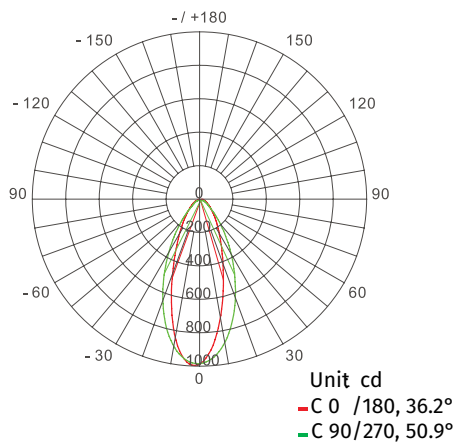

\*\*Where XX is Beam Angle

## 30° Beam Angle Option

AVERAGE BEAM ANGLE(50%): 32.1°

Height	Eavg, Emax	Beam Angle: 31.83°	Diameter
0.3m	13269,19945lx		17.11cm
0.6m	3317,4986lx		34.21cm
0.9m	1474,2216lx		51.32cm
1.2m	829.3,1247lx		68.42cm
1.5m	530.7,797.8lx		85.53cm
1.8m	368.6,554.0lx		102.63cm
2.1m	270.8,470.0lx		119.74cm
2.4m	207.3,311.6lx		136.85cm
2.7m	163.8,246.2lx		153.95cm
3.0m	132.7,199.5lx		171.06cm

## 15 x 45° Beam Angle Option

AVERAGE BEAM ANGLE(50%): 32.1°

Height	Eavg, Emax	Beam Angle: 36.28°	Diameter
0.3m	7539,10959lx		19.66cm
0.6m	1885,2740lx		39.31cm
0.9m	837.7,1218lx		58.97cm
1.2m	471.2,684.9lx		78.62cm
1.5m	301.6,438.4lx		98.28cm
1.8m	209.4,304.4lx		117.93cm
2.1m	153.9,223.7lx		137.59cm
2.4m	117.8,171.2lx		157.24cm
2.7m	93.08,135.3lx		176.90cm
3.0m	75.39,109.6lx		196.55cm

## 60° Beam Angle Option

AVERAGE BEAM ANGLE(50%): 39.2°

Height	Eavg, Emax	Beam Angle: 58.82°	Diameter
0.3m	4405,7654lx		33.82cm
0.6m	1101,1913lx		67.64cm
0.9m	489.4,850.4lx		101.46cm
1.2m	275.3,478.3lx		135.28cm
1.5m	176.2,306.1lx		169.10cm
1.8m	122.4,212.6lx		202.74cm
2.1m	89.89,156.2lx		236.74cm
2.4m	68.83,119.6lx		270.56cm
2.7m	54.38,94.49lx		304.38cm
3.0m	44.05,76.54lx		338.20cm