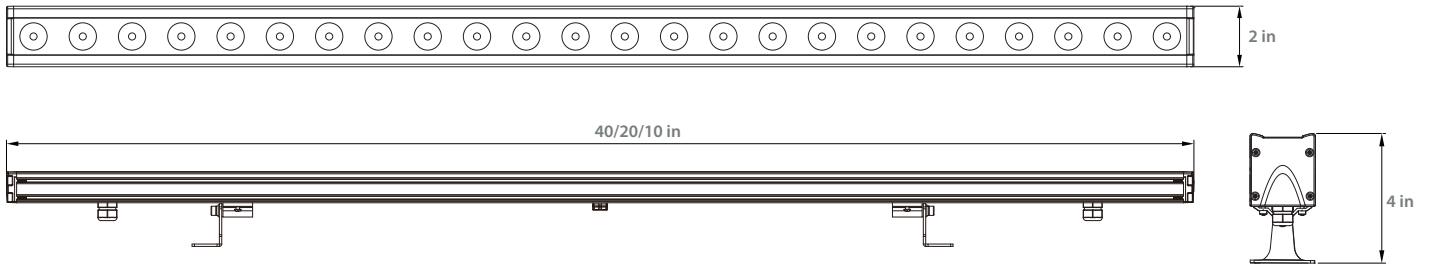

Technical Parameters by Item#

DMX/RDM

Model	Color	Physical				Electrical		Output	Control	
		Dimensions (HxWxD)	Color Temperature	Net Weight	LED Quantity	Beam Angle Options	Input Voltage	Power Consumption	lm/fixture	Protocol
W-LN40-24-DFWR-XX	RGBW	2.5" x 40" x 1.4"	Red 620-626 nm Green 519-526 nm Blue 460-466 nm White (3000, 4000, 6000 K)	3.3 lbs	16	20/30/40/60/20x40	24 VDC	24W	1040lm	DMX512/RDM
W-LN40-48-DFWR-XX	RGBW	3.2" x 40" x 2"	Red 620-626 nm Green 519-526 nm Blue 460-466 nm White (3000, 4000, 6000 K)	5.5 lbs	16	20/30/40/60/20x40	24 VDC	48W	1652lm	DMX512/RDM
W-LN40-60-AFWR-XX	RGBW	4" x 40" x 2"	Red 620-626 nm Green 519-526 nm Blue 460-466 nm White (3000, 4000, 6000 K)	6.6 lbs	16	20/30/40/60/20x40	100 - 220 VAC	60W	2036lm	DMX512/RDM
W-LN40-120-AFWR-XX	RGBW	8.7" x 40" x 6.7"	Red 620-626 nm Green 519-526 nm Blue 460-466 nm White (3000, 4000, 6000 K)	16.5 lbs	16	20/30/40/60/20x40	100 - 220 VAC	120W	3465lm	DMX512/RDM

Optical Parameters

W-LN40/20/12-XX(60/30/18)-AXXX-XX

W-LN40-24-DXXX-XX

W-LN40-48-DXXX-XX

Optical Parameters

W-LN40-120-AXXX-XX

Drawings

W-LN40/20/12-XX(60/30/18)-AXXX-XX