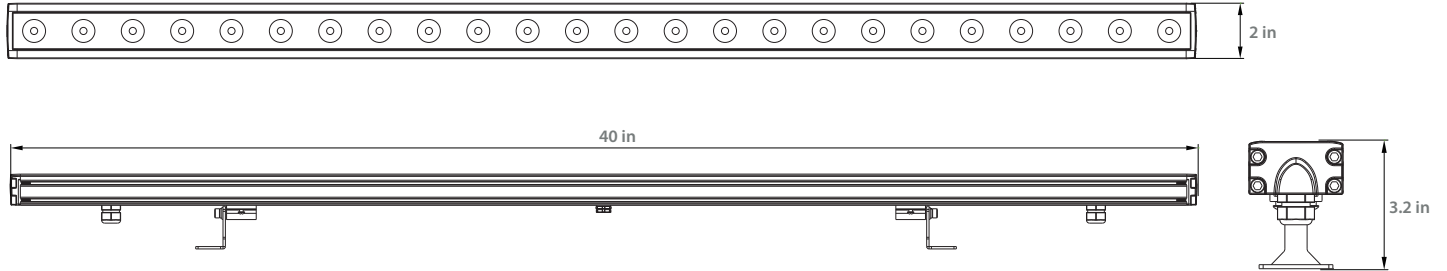

Drawings

W-LN40-48-DXXX-XX