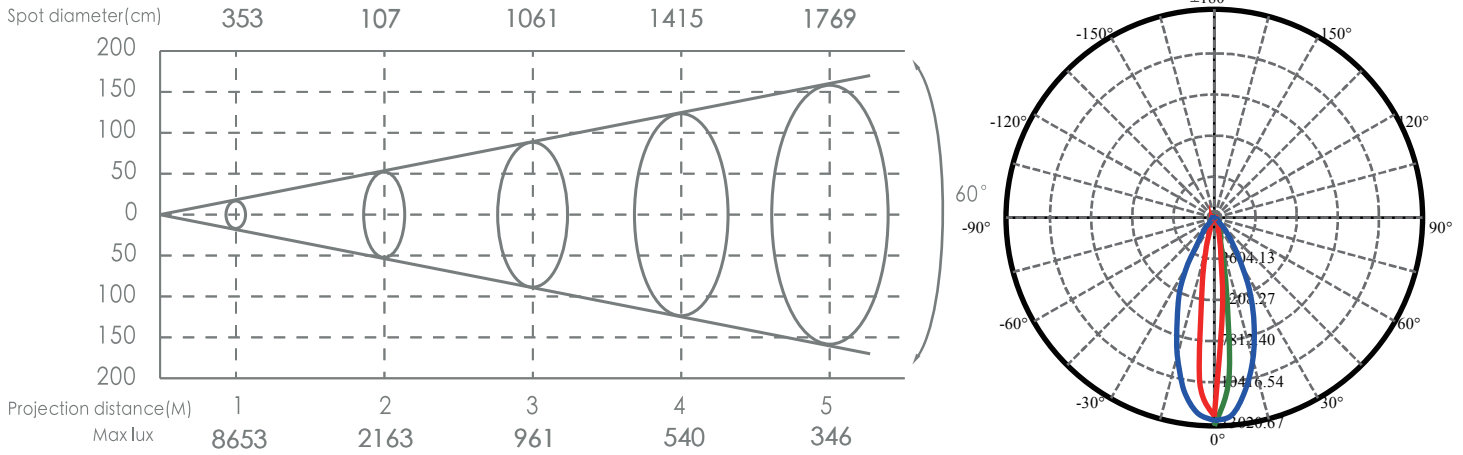

DMX (WHITE)

Physical							Electrical		Output	Control
Model	Color	Dimensions (HxWxD)	Color Temperature	Net Weight	LED Quantity	Beam Angle Options	Input Voltage	Power Consumption	lm/fixture	Protocol
W-LN40-48-DWXS-XX	White	3.2" x 40" x 2"	1800 ~ 6000 K	5.5 lbs	24	20/30/40/60/20x40	24 VDC	48W	3750lm	DMX512
W-LN40-60-AWXS-XX	White	4" x 40" x 2"	1800 ~ 6000 K	6.6 lbs	24	20/30/40/60/20x40	100 - 220 VAC	60W	3750lm	DMX512
W-LN40-120-AWXS-XX	White	8.7" x 40" x 6.7"	3000 ~ 6000 K	16.5 lbs	16	20/30/40/60/20x40	100 - 220 VAC	120W	6654lm	DMX512

Technical Parameters by Item#

DMX/RDM

Model	Color	Physical				Electrical		Output	Control	
		Dimensions (HxWxD)	Color Temperature	Net Weight	LED Quantity	Beam Angle Options	Input Voltage	Power Consumption	lm/fixture	Protocol
W-LN40-24-DFWR-XX	RGBW	2.5" x 40" x 1.4"	Red 620-626 nm Green 519-526 nm Blue 460-466 nm White (3000, 4000, 6000 K)	3.3 lbs	16	20/30/40/60/20x40	24 VDC	24W	1040lm	DMX512/RDM
W-LN40-48-DFWR-XX	RGBW	3.2" x 40" x 2"	Red 620-626 nm Green 519-526 nm Blue 460-466 nm White (3000, 4000, 6000 K)	5.5 lbs	16	20/30/40/60/20x40	24 VDC	48W	1652lm	DMX512/RDM
W-LN40-60-AFWR-XX	RGBW	4" x 40" x 2"	Red 620-626 nm Green 519-526 nm Blue 460-466 nm White (3000, 4000, 6000 K)	6.6 lbs	16	20/30/40/60/20x40	100 - 220 VAC	60W	2036lm	DMX512/RDM
W-LN40-120-AFWR-XX	RGBW	8.7" x 40" x 6.7"	Red 620-626 nm Green 519-526 nm Blue 460-466 nm White (3000, 4000, 6000 K)	16.5 lbs	16	20/30/40/60/20x40	100 - 220 VAC	120W	3465lm	DMX512/RDM

Optical Parameters

W-LN40/20/12-XX(60/30/18)-AXXX-XX

W-LN40-24-DXXX-XX

W-LN40-48-DXXX-XX

Optical Parameters

W-LN40-120-AXXX-XX

Drawings

W-LN40/20/12-XX(60/30/18)-AXXX-XX