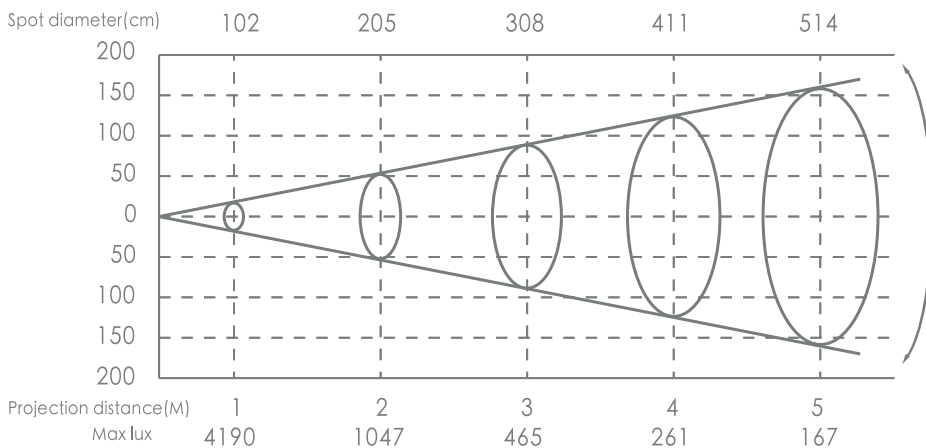

DMX (WHITE)

Physical							Electrical		Output	Control
Model	Color	Dimensions (HxWxD)	Color Temperature	Net Weight	LED Quantity	Beam Angle Options	Input Voltage	Power Consumption	lm/fixture	Protocol
W-LN40-48-DWXS-XX	White	3.2" x 40" x 2"	1800 ~ 6000 K	5.5 lbs	24	20/30/40/60/20x40	24 VDC	48W	3750lm	DMX512
W-LN40-60-AWXS-XX	White	4" x 40" x 2"	1800 ~ 6000 K	6.6 lbs	24	20/30/40/60/20x40	100 - 220 VAC	60W	3750lm	DMX512
W-LN40-120-AWXS-XX	White	8.7" x 40" x 6.7"	3000 ~ 6000 K	16.5 lbs	16	20/30/40/60/20x40	100 - 220 VAC	120W	6654lm	DMX512

Technical Parameters by Item#

DMX/RDM

Model	Color	Physical				Electrical		Output	Control	
		Dimensions (HxWxD)	Color Temperature	Net Weight	LED Quantity	Beam Angle Options	Input Voltage	Power Consumption	lm/fixture	Protocol
W-LN40-24-DFWR-XX	RGBW	2.5" x 40" x 1.4"	Red 620-626 nm Green 519-526 nm Blue 460-466 nm White (3000, 4000, 6000 K)	3.3 lbs	16	20/30/40/60/20x40	24 VDC	24W	1040lm	DMX512/RDM
W-LN40-48-DFWR-XX	RGBW	3.2" x 40" x 2"	Red 620-626 nm Green 519-526 nm Blue 460-466 nm White (3000, 4000, 6000 K)	5.5 lbs	16	20/30/40/60/20x40	24 VDC	48W	1652lm	DMX512/RDM
W-LN40-60-AFWR-XX	RGBW	4" x 40" x 2"	Red 620-626 nm Green 519-526 nm Blue 460-466 nm White (3000, 4000, 6000 K)	6.6 lbs	16	20/30/40/60/20x40	100 - 220 VAC	60W	2036lm	DMX512/RDM
W-LN40-120-AFWR-XX	RGBW	8.7" x 40" x 6.7"	Red 620-626 nm Green 519-526 nm Blue 460-466 nm White (3000, 4000, 6000 K)	16.5 lbs	16	20/30/40/60/20x40	100 - 220 VAC	120W	3465lm	DMX512/RDM

Optical Parameters

W-LN40/20/12-XX(60/30/18)-AXXX-XX

W-LN40-24-DXXX-XX

W-LN40-48-DXXX-XX

Optical Parameters

W-LN40-120-AXXX-XX

Drawings

W-LN40/20/12-XX(60/30/18)-AXXX-XX