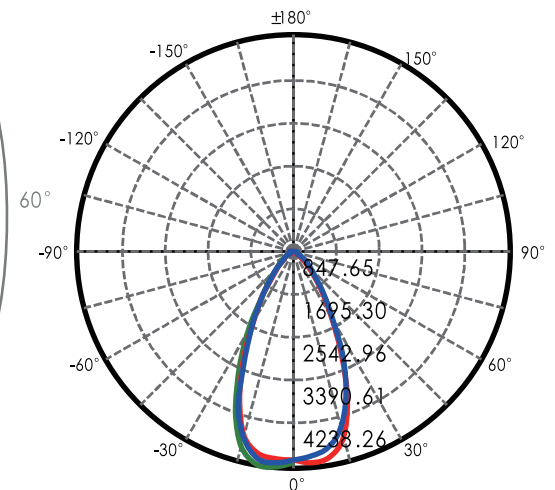

DMX (RGBW)

Physical							Electrical		Output	Control
Model	Color	Dimensions (HxWxD)	Color Temperature	Net Weight	LED Quantity	Beam Angle Options	Input Voltage	Power Consumption	lm/fixture	Protocol
W-LN12-18-AFWS-XX	RGBW	4" x 12" x 2"	Red 620-626 nm Green 519-526 nm Blue 460-466 nm White (3000, 4000, 6000 K)	2.6 lbs	6	20/30/40/60/20x40	100 - 220 VAC	18W	550lm	DMX512
W-LN20-30-AFWS-XX	RGBW	4" x 20" x 2"	Red 620-626 nm Green 519-526 nm Blue 460-466 nm White (3000, 4000, 6000 K)	3.7 lbs	12	20/30/40/60/20x40	100 - 220 VAC	30W	1085lm	DMX512

Technical Parameters by Item#

DMX/RDM

Model	Color	Physical				Electrical		Output	Control	
		Dimensions (HxWxD)	Color Temperature	Net Weight	LED Quantity	Beam Angle Options	Input Voltage	Power Consumption	lm/fixture	Protocol
W-LN40-24-DFWR-XX	RGBW	2.5" x 40" x 1.4"	Red 620-626 nm Green 519-526 nm Blue 460-466 nm White (3000, 4000, 6000 K)	3.3 lbs	16	20/30/40/60/20x40	24 VDC	24W	1040lm	DMX512/RDM
W-LN40-48-DFWR-XX	RGBW	3.2" x 40" x 2"	Red 620-626 nm Green 519-526 nm Blue 460-466 nm White (3000, 4000, 6000 K)	5.5 lbs	16	20/30/40/60/20x40	24 VDC	48W	1652lm	DMX512/RDM
W-LN40-60-AFWR-XX	RGBW	4" x 40" x 2"	Red 620-626 nm Green 519-526 nm Blue 460-466 nm White (3000, 4000, 6000 K)	6.6 lbs	16	20/30/40/60/20x40	100 - 220 VAC	60W	2036lm	DMX512/RDM
W-LN40-120-AFWR-XX	RGBW	8.7" x 40" x 6.7"	Red 620-626 nm Green 519-526 nm Blue 460-466 nm White (3000, 4000, 6000 K)	16.5 lbs	16	20/30/40/60/20x40	100 - 220 VAC	120W	3465lm	DMX512/RDM

Optical Parameters

W-LN40/20/12-XX(60/30/18)-AXXX-XX

W-LN40-24-DXXX-XX

W-LN40-48-DXXX-XX

Optical Parameters

W-LN40-120-AXXX-XX

Drawings

W-LN40/20/12-XX(60/30/18)-AXXX-XX