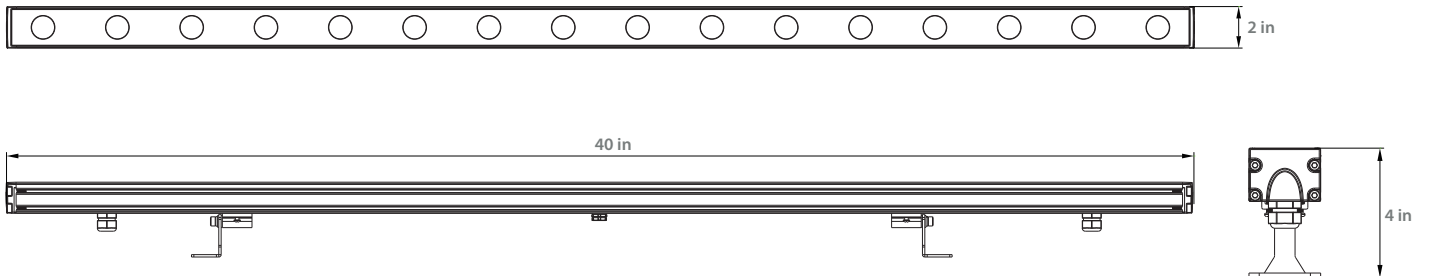

W-LN40-24-DXXX-XX