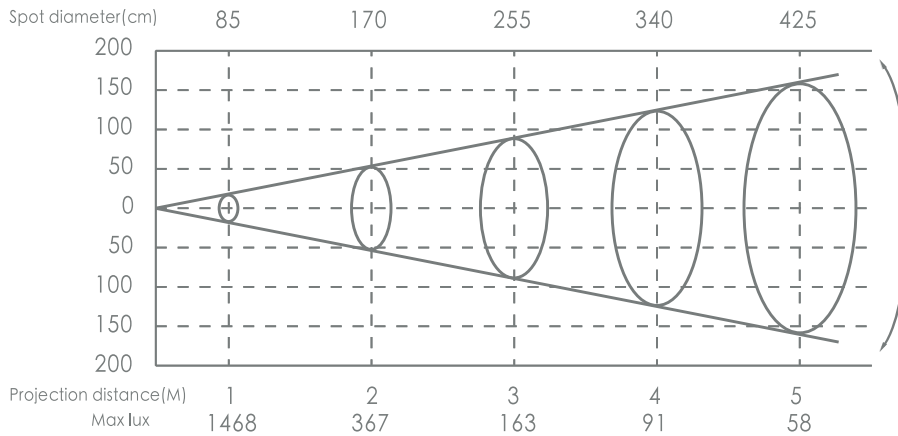

Optical Parameters

W-LN40/20/12-XX(60/30/18)-AXXX-XX