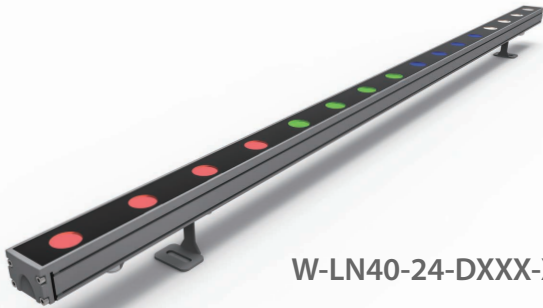

W-LN40-24-DXXX-XX