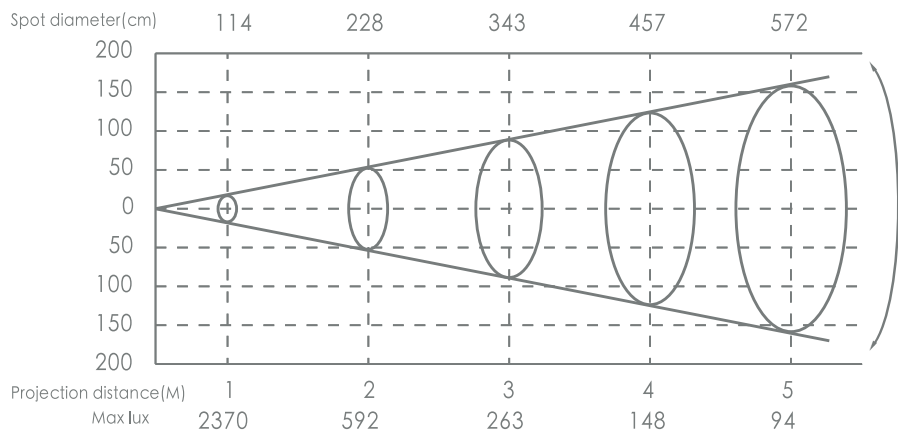

DMX (WHITE)

Physical							Electrical		Output	Control
Model	Color	Dimensions (HxWxD)	Color Temperature	Net Weight	LED Quantity	Beam Angle Options	Input Voltage	Power Consumption	lm/fixture	Protocol
W-LN40-48-DWXS-XX	White	3.2" x 40" x 2"	1800 ~ 6000 K	5.5 lbs	24	20/30/40/60/20x40	24 VDC	48W	3750lm	DMX512
W-LN40-60-AWXS-XX	White	4" x 40" x 2"	1800 ~ 6000 K	6.6 lbs	24	20/30/40/60/20x40	100 - 220 VAC	60W	3750lm	DMX512
W-LN40-120-AWXS-XX	White	8.7" x 40" x 6.7"	3000 ~ 6000 K	16.5 lbs	16	20/30/40/60/20x40	100 - 220 VAC	120W	6654lm	DMX512

Technical Parameters by Item#

DMX/RDM

Model	Color	Physical				Electrical		Output	Control	
		Dimensions (HxWxD)	Color Temperature	Net Weight	LED Quantity	Beam Angle Options	Input Voltage	Power Consumption	lm/fixture	Protocol
W-LN40-24-DFWR-XX	RGBW	2.5" x 40" x 1.4"	Red 620-626 nm Green 519-526 nm Blue 460-466 nm White (3000, 4000, 6000 K)	3.3 lbs	16	20/30/40/60/20x40	24 VDC	24W	1040lm	DMX512/RDM
W-LN40-48-DFWR-XX	RGBW	3.2" x 40" x 2"	Red 620-626 nm Green 519-526 nm Blue 460-466 nm White (3000, 4000, 6000 K)	5.5 lbs	16	20/30/40/60/20x40	24 VDC	48W	1652lm	DMX512/RDM
W-LN40-60-AFWR-XX	RGBW	4" x 40" x 2"	Red 620-626 nm Green 519-526 nm Blue 460-466 nm White (3000, 4000, 6000 K)	6.6 lbs	16	20/30/40/60/20x40	100 - 220 VAC	60W	2036lm	DMX512/RDM
W-LN40-120-AFWR-XX	RGBW	8.7" x 40" x 6.7"	Red 620-626 nm Green 519-526 nm Blue 460-466 nm White (3000, 4000, 6000 K)	16.5 lbs	16	20/30/40/60/20x40	100 - 220 VAC	120W	3465lm	DMX512/RDM

Optical Parameters

W-LN40/20/12-XX(60/30/18)-AXXX-XX

W-LN40-24-DXXX-XX

W-LN40-48-DXXX-XX

Optical Parameters

W-LN40-120-AXXX-XX

Drawings

W-LN40/20/12-XX(60/30/18)-AXXX-XX