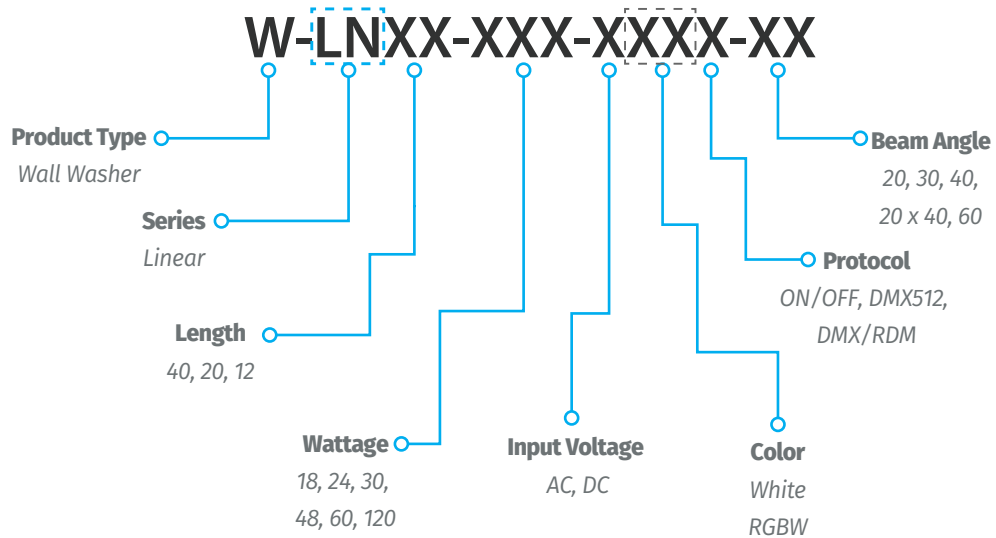

Features

- ON/OFF, RDM or DMX512 control
- Available in White and RGBW
- Logarithmic dimming technology
- Shock resistant, IP65 waterproof rated
- Customizable beam angle, and wattage
- Easy installation with adjustable bracket
- High strength die-cast aluminum construction

DMX (WHITE)

Physical							Electrical		Output	Control
Model	Color	Dimensions (HxWxD)	Color Temperature	Net Weight	LED Quantity	Beam Angle Options	Input Voltage	Power Consumption	lm/fixture	Protocol
W-LN40-48-DWXS-XX	White	3.2" x 40" x 2"	1800 ~ 6000 K	5.5 lbs	24	20/30/40/60/20x40	24 VDC	48W	3750lm	DMX512
W-LN40-60-AWXS-XX	White	4" x 40" x 2"	1800 ~ 6000 K	6.6 lbs	24	20/30/40/60/20x40	100 - 220 VAC	60W	3750lm	DMX512
W-LN40-120-AWXS-XX	White	8.7" x 40" x 6.7"	3000 ~ 6000 K	16.5 lbs	16	20/30/40/60/20x40	100 - 220 VAC	120W	6654lm	DMX512

Technical Parameters by Item#

DMX/RDM

Model	Color	Physical				Electrical		Output	Control	
		Dimensions (HxWxD)	Color Temperature	Net Weight	LED Quantity	Beam Angle Options	Input Voltage	Power Consumption	lm/fixture	Protocol
W-LN40-24-DFWR-XX	RGBW	2.5" x 40" x 1.4"	Red 620-626 nm Green 519-526 nm Blue 460-466 nm White (3000, 4000, 6000 K)	3.3 lbs	16	20/30/40/60/20x40	24 VDC	24W	1040lm	DMX512/RDM
W-LN40-48-DFWR-XX	RGBW	3.2" x 40" x 2"	Red 620-626 nm Green 519-526 nm Blue 460-466 nm White (3000, 4000, 6000 K)	5.5 lbs	16	20/30/40/60/20x40	24 VDC	48W	1652lm	DMX512/RDM
W-LN40-60-AFWR-XX	RGBW	4" x 40" x 2"	Red 620-626 nm Green 519-526 nm Blue 460-466 nm White (3000, 4000, 6000 K)	6.6 lbs	16	20/30/40/60/20x40	100 - 220 VAC	60W	2036lm	DMX512/RDM
W-LN40-120-AFWR-XX	RGBW	8.7" x 40" x 6.7"	Red 620-626 nm Green 519-526 nm Blue 460-466 nm White (3000, 4000, 6000 K)	16.5 lbs	16	20/30/40/60/20x40	100 - 220 VAC	120W	3465lm	DMX512/RDM