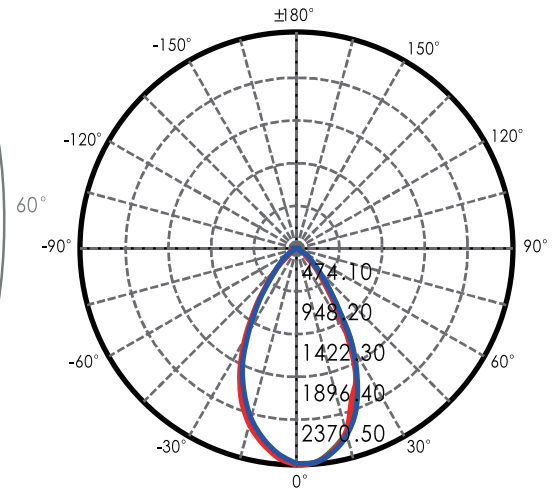

DMX (RGBW)

Physical							Electrical		Output	Control
Model	Color	Dimensions (HxWxD)	Color Temperature	Net Weight	LED Quantity	Beam Angle Options	Input Voltage	Power Consumption	lm/fixture	Protocol
W-LN12-18-AFWS-XX	RGBW	4" x 12" x 2"	Red 620-626 nm Green 519-526 nm Blue 460-466 nm White (3000, 4000, 6000 K)	2.6 lbs	6	20/30/40/60/20x40	100 - 220 VAC	18W	550lm	DMX512
W-LN20-30-AFWS-XX	RGBW	4" x 20" x 2"	Red 620-626 nm Green 519-526 nm Blue 460-466 nm White (3000, 4000, 6000 K)	3.7 lbs	12	20/30/40/60/20x40	100 - 220 VAC	30W	1085lm	DMX512

Technical Parameters by Item#

DMX/RDM

Model	Color	Physical				Electrical		Output	Control	
		Dimensions (HxWxD)	Color Temperature	Net Weight	LED Quantity	Beam Angle Options	Input Voltage	Power Consumption	lm/fixture	Protocol
W-LN40-24-DFWR-XX	RGBW	2.5" x 40" x 1.4"	Red 620-626 nm Green 519-526 nm Blue 460-466 nm White (3000, 4000, 6000 K)	3.3 lbs	16	20/30/40/60/20x40	24 VDC	24W	1040lm	DMX512/RDM
W-LN40-48-DFWR-XX	RGBW	3.2" x 40" x 2"	Red 620-626 nm Green 519-526 nm Blue 460-466 nm White (3000, 4000, 6000 K)	5.5 lbs	16	20/30/40/60/20x40	24 VDC	48W	1652lm	DMX512/RDM
W-LN40-60-AFWR-XX	RGBW	4" x 40" x 2"	Red 620-626 nm Green 519-526 nm Blue 460-466 nm White (3000, 4000, 6000 K)	6.6 lbs	16	20/30/40/60/20x40	100 - 220 VAC	60W	2036lm	DMX512/RDM
W-LN40-120-AFWR-XX	RGBW	8.7" x 40" x 6.7"	Red 620-626 nm Green 519-526 nm Blue 460-466 nm White (3000, 4000, 6000 K)	16.5 lbs	16	20/30/40/60/20x40	100 - 220 VAC	120W	3465lm	DMX512/RDM

Optical Parameters

W-LN40/20/12-XX(60/30/18)-AXXX-XX

W-LN40-24-DXXX-XX

W-LN40-48-DXXX-XX

Optical Parameters

W-LN40-120-AXXX-XX

Drawings

W-LN40/20/12-XX(60/30/18)-AXXX-XX