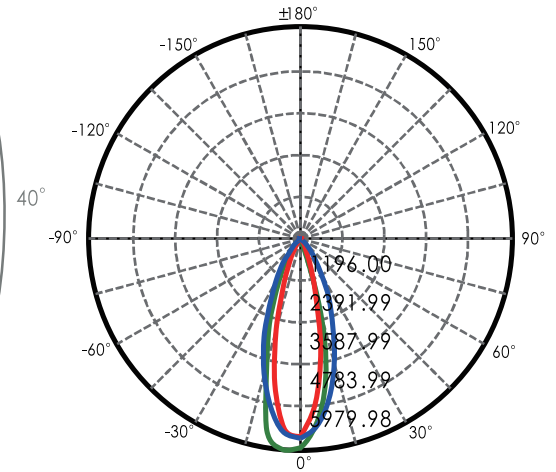

Optical Parameters

W-LN40/20/12-XX(60/30/18)-AXXX-XX