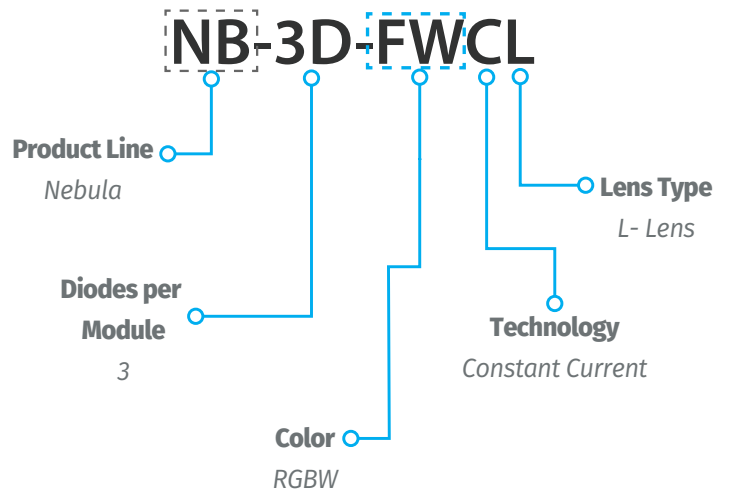

## Features

- Rainbow Series RGBW color changing 3-diode LED module for signage & accent lighting applications
- Pre-installed double-sided tape for a quick layout and screw hole in all modules for easy permanent installation
- Homogeneity in lighting and stable performance
- Guaranteed lifetime up to 50,000 hours
- Incredible 180° beam angle
- UL, CE and RoHS

## Nebula Series Parameters

Item #	Color	Peak Wave Length	module/ft	Lm/module	Lm/ft	Lm/W	W/module	W/ft	Input Voltage	Viewing Angle	Waterproof
NB-3D-FWCL	Red	620-625nm	2	59	118	71	1.2	2.4	12	180°	IP68
	Green	520-525nm									
	Blue	470-475nm									
	White	7000 K									

## Power Supply Maximum Loading Capacity\*

1.2 Watt LED

Power Supply	20W	60W	100W	150W	240W
By Module	15 mods	45 mods	75 mods	112 mods	180 mods
By Footage	7 ft	22 ft	37 ft	56 ft	90 ft

\*Due to voltage drop, a maximum of 50 modules can be run before power needs to be reintroduced into the line of modules.