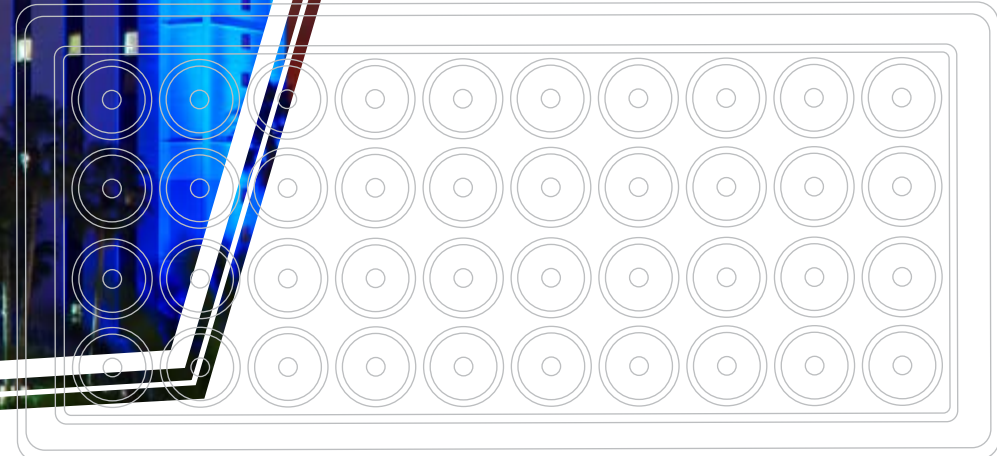

Mega Series

Die-cast aluminum, glass, and technology come together to create this solid fixture. Mega series provides robust illumination with the latest in LED thinking for applications that require architectural accents.

This application shows the power and versatility of the Mega fixtures. The colors are incredibly crisp and the effects change with the holidays. An icon in the city of Orlando since 2016.

Did you know the housing color can be customized? These are the colors we offer.

Housing color can be customized

Illuminated and designed by Everlyite

They are lightweight fixtures that have an integrated fan cooling system. The most recommended applications are theme parks, architectural lighting, community parks, or any other structure that desires to become iconic.

Wattage & Input Type			
White Color ON/OFF			
White Color DMX512			
RGBW DMX512 RDM	☐	☐	☐
RGBW DMX512